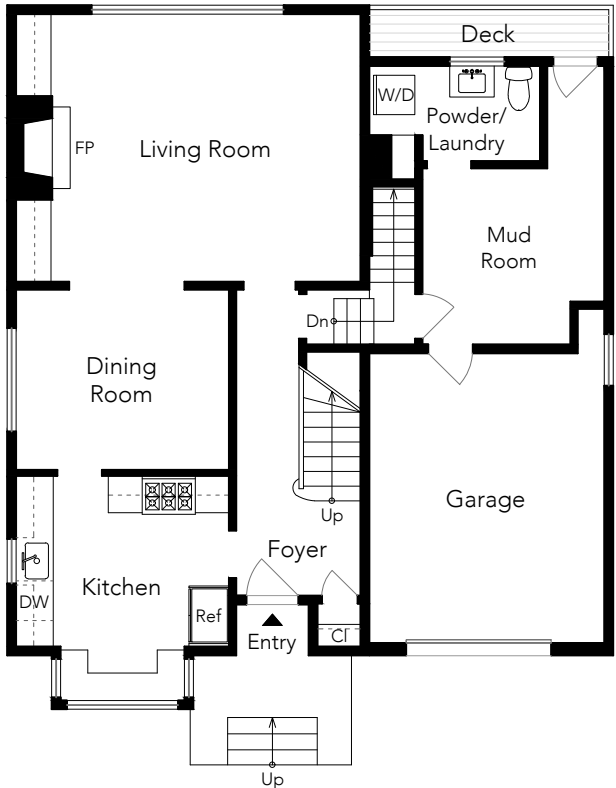

70 ROCKAWAY AVENUE

SAN FRANCISCO, CA 94127

Estimated Total Finished
Square Footage: 2,325 SQ FT

Above-Grade: 1,590 SQ FT Below-Grade: 735 SQ FT

Plus 240 SQ FT Garage on Main Level

Plus 360 SQ FT Storage/Mech Room on Lower Level

Calculated per ANSI Standard Z765-2003.

* Estimated Total Finished & Unfinished Square Footage: 2,925 SQ FT

MAIN LEVEL
985 SQ FT

UPPER LEVEL
605 SQ FT

LOWER LEVEL
735 SQ FT - Finished
360 SQ FT - Unfinished