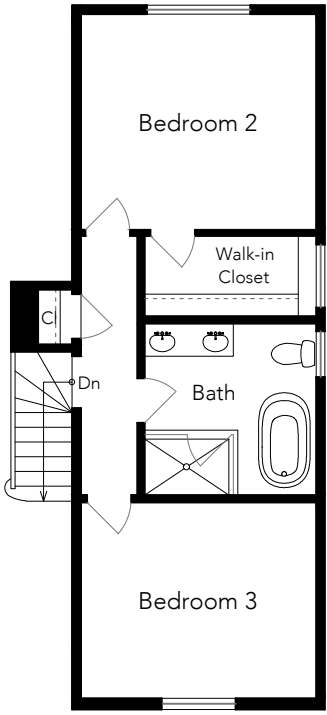

70 ROCKAWAY AVENUE

SAN FRANCISCO, CA 94127

Estimated Total Finished
Square Footage: 2,325 SQ FT

Above-Grade: 1,590 SQ FT Below-Grade: 735 SQ FT

Plus 240 SQ FT Garage on Main Level

Plus 360 SQ FT Storage/Mech Room on Lower Level

Calculated per ANSI Standard Z765-2003.

* Estimated Total Finished & Unfinished Square Footage: 2,925 SQ FT

MAIN LEVEL
985 SQ FT

UPPER LEVEL
605 SQ FT

LOWER LEVEL
735 SQ FT - Finished
360 SQ FT - Unfinished